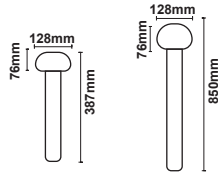

BOLLARD LAMP

Garden Light | ZERN-GBL

LED Bollard Light ELX-GBL-6W

- 3.000K
- 4.000K
- 5.000K
- 6.000K

Specification

Daya (W)	Input Voltage	Frequency Amp	LED Efikasi	Total Lumen	CRI	Temperatur Warna	Proteksi	Material
6W	AC100-240V	50/60Hz	70lm/W	420Lm	>80Ra	3000K	IP65	Pure Aluminium

Model : ZERN-GBL-6W

Dimension (mm)

Application

Application

- * Easy maintenance
 - Modular LED for easy replacement
 - Opening and closing possible of LED module part and power supply part
 - Customizable beam angle
 - Temperature max 50°